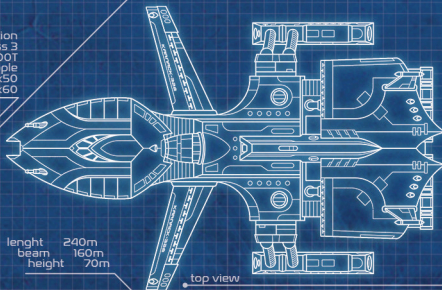

top view

length 240m
beam 160m
height 70m