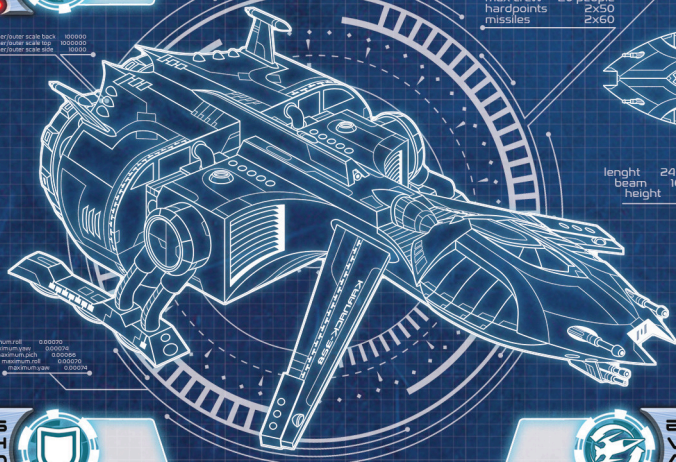

5 - CREW QUARTERS

Upgrade

Crew Assignment

6 - CARGO

Upgrade

Crew Assignment