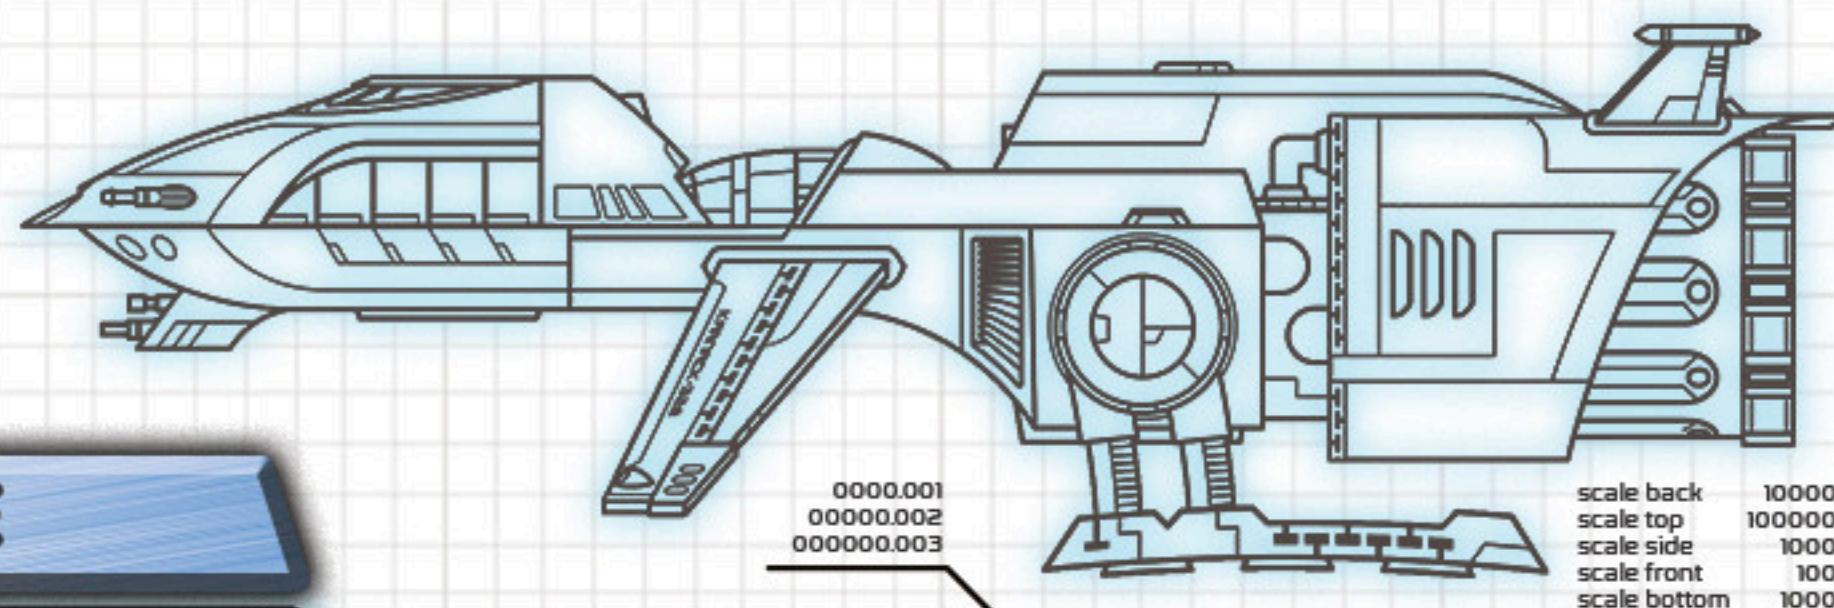

KARNACK - 328

Starship

side view

0000.001
00000.002
000000.003

scale back 100000
scale top 1000000
scale side 10000
scale front 1000
scale bottom 10000

3 - LABS

Upgrade

Crew Assignment