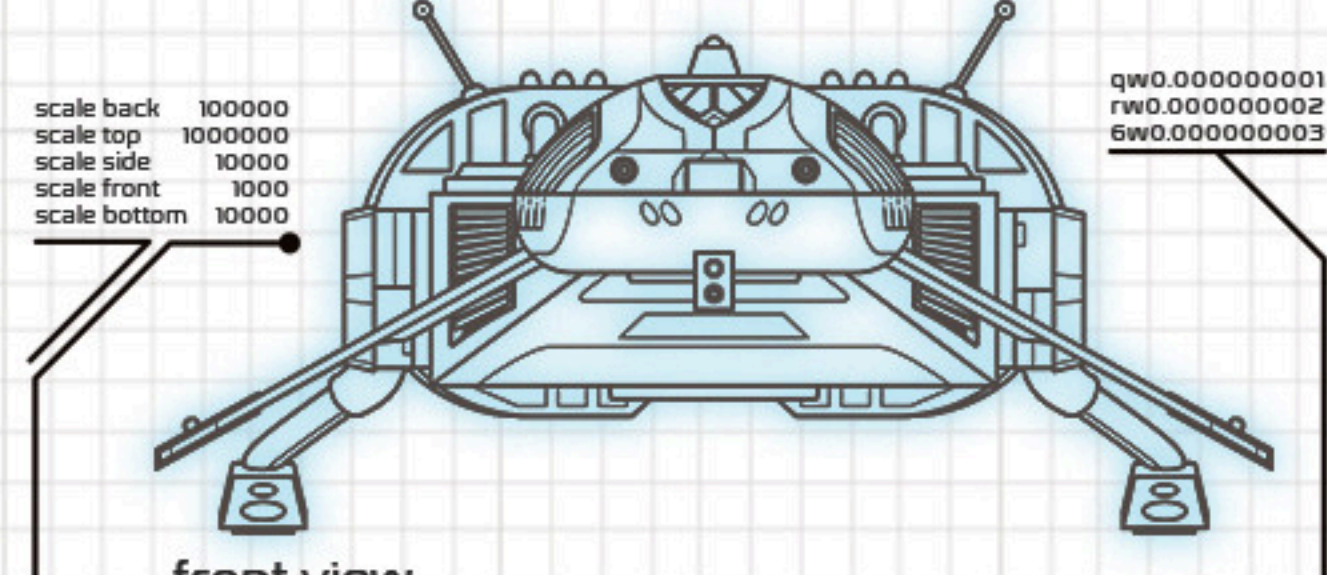

front view

scale back 100000
scale top 1000000
scale side 10000
scale front 1000
scale bottom 10000

qvw.000000001
rwo.000000002
6w0.000000003

1 - ENGINES

Upgrade

Crew Assignment

2 - BRIDGE

Upgrade

Crew Assignment

inner/outer scale back 100000
inner/outer scale top 1000000
inner/outer scale side 10000