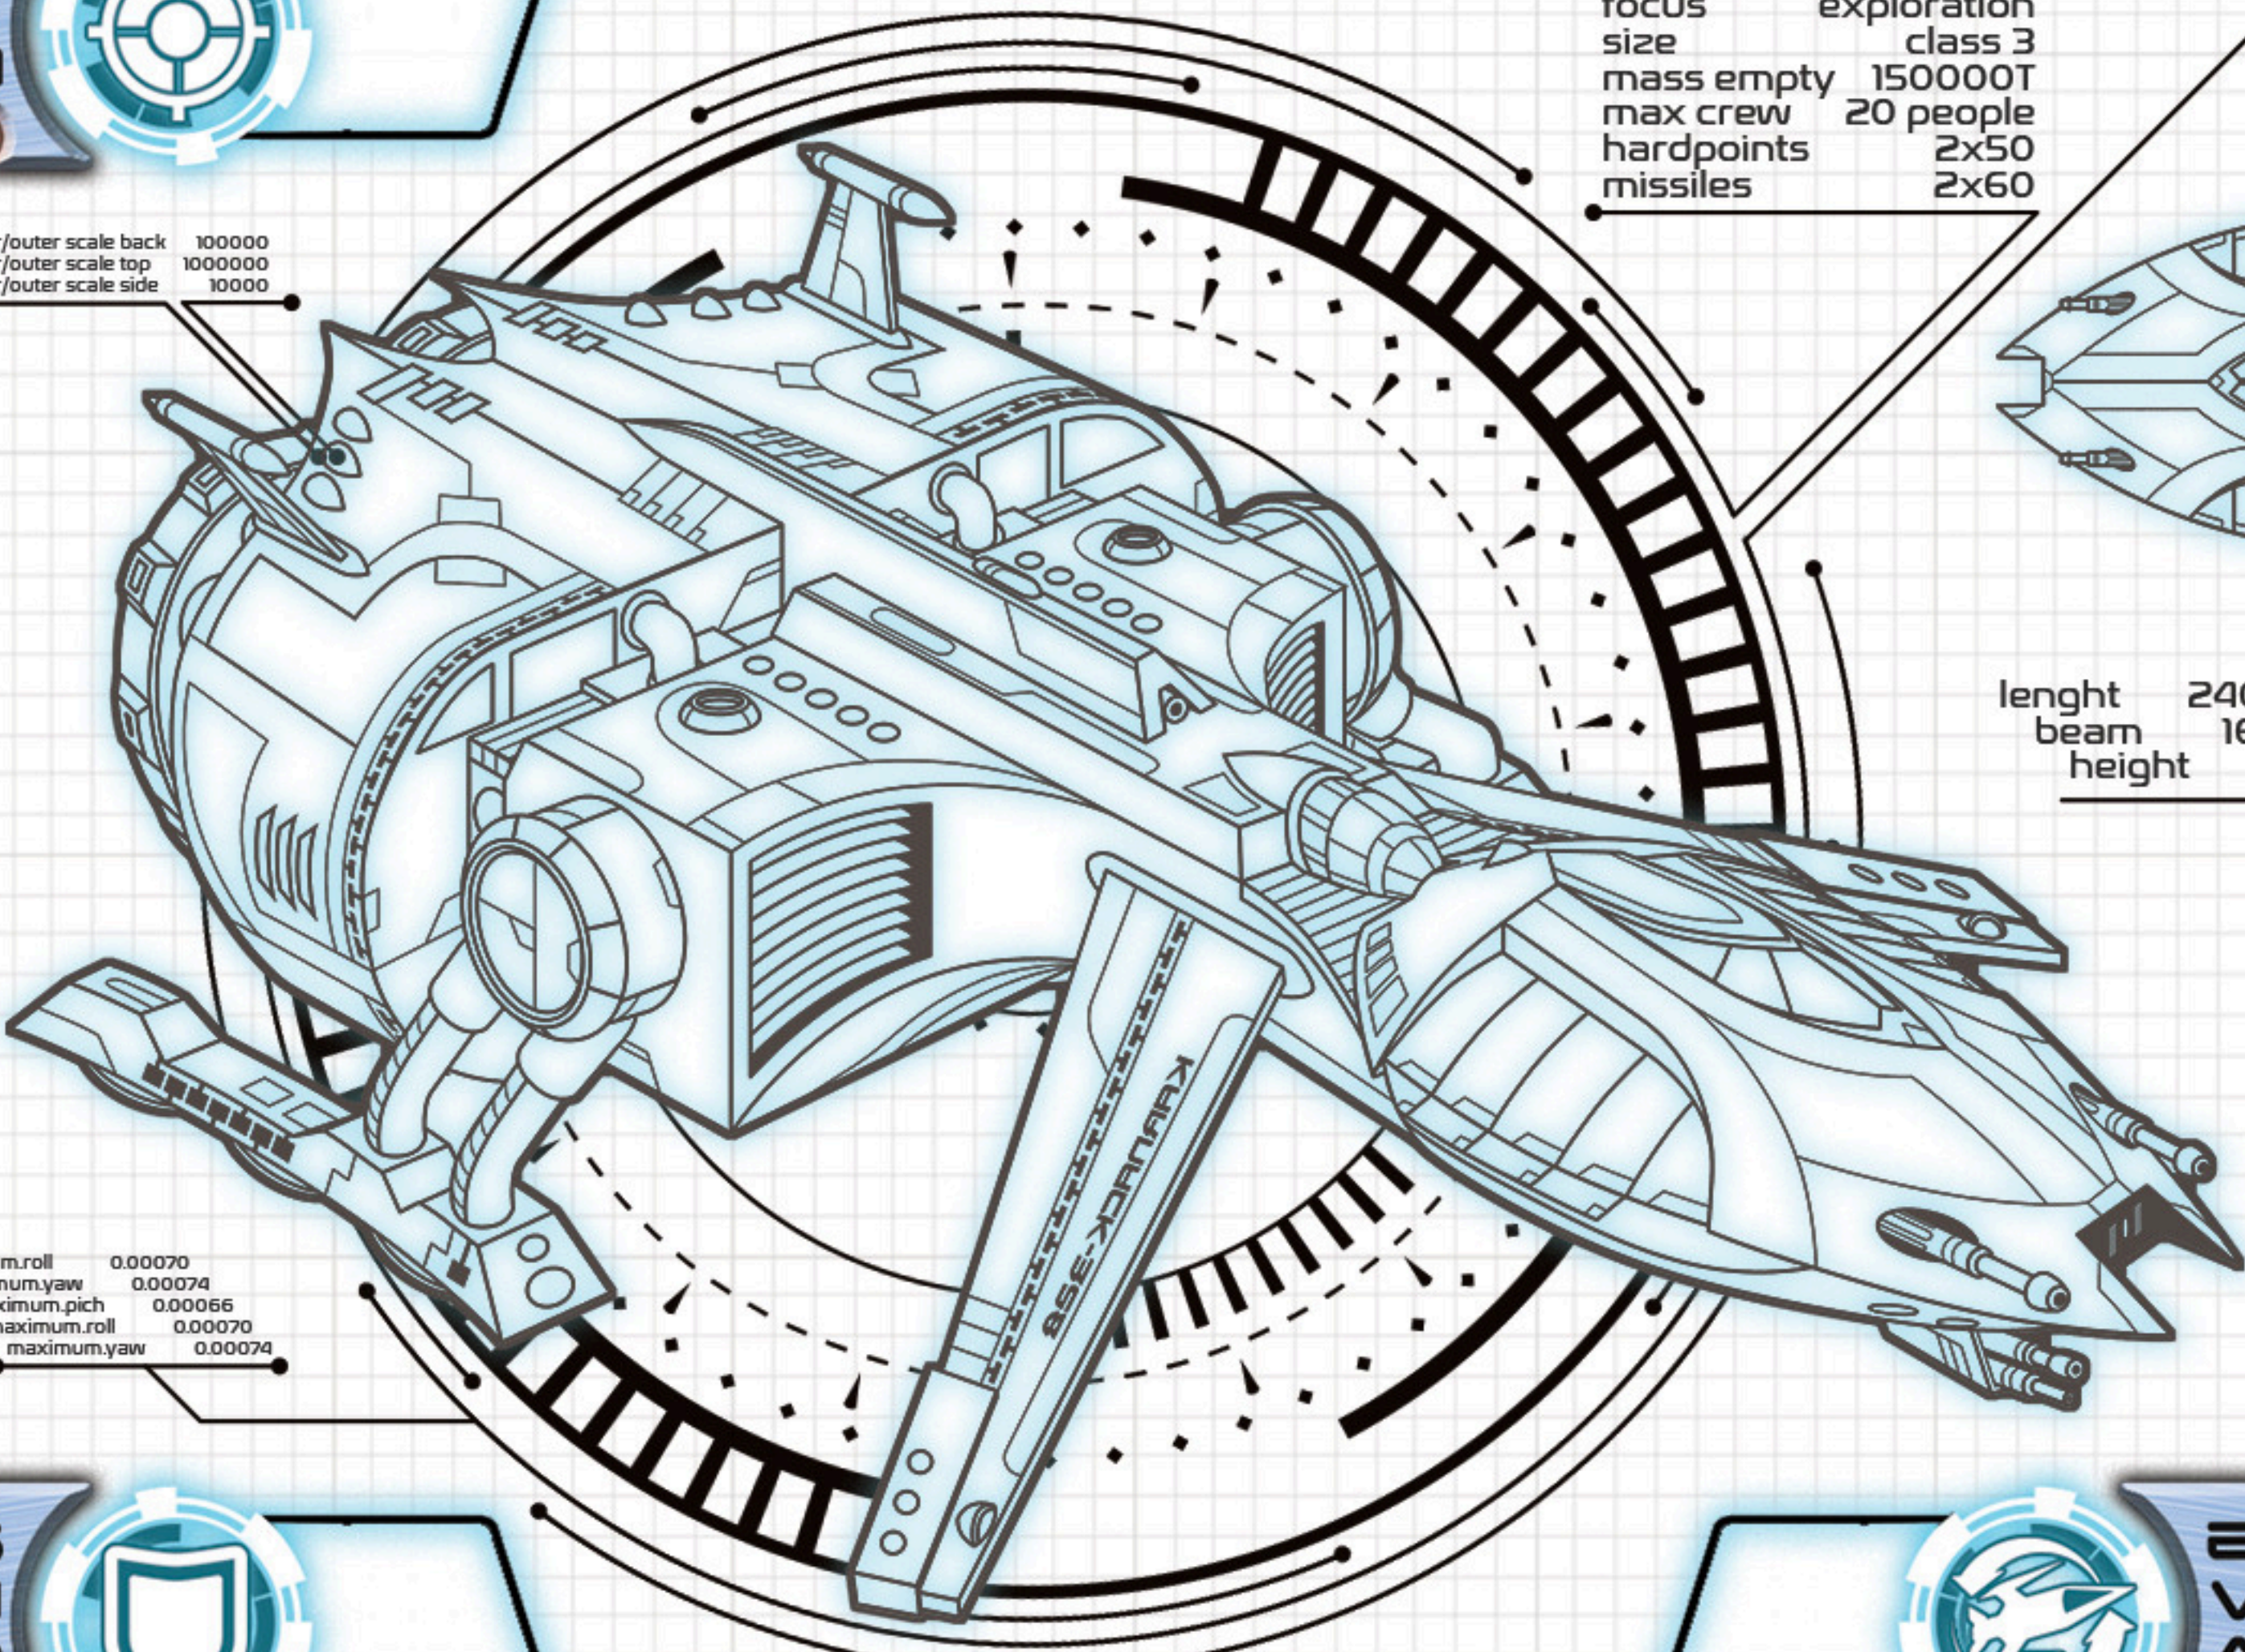

maximum.roll 0.00070
maximum.yaw 0.00074
maximum.pitch 0.00066
maximum.roll 0.00070
maximum.yaw 0.00074

5 - CREW QUARTERS

Upgrade

Crew Assignment

6 - CARGO

Upgrade

Crew Assignment