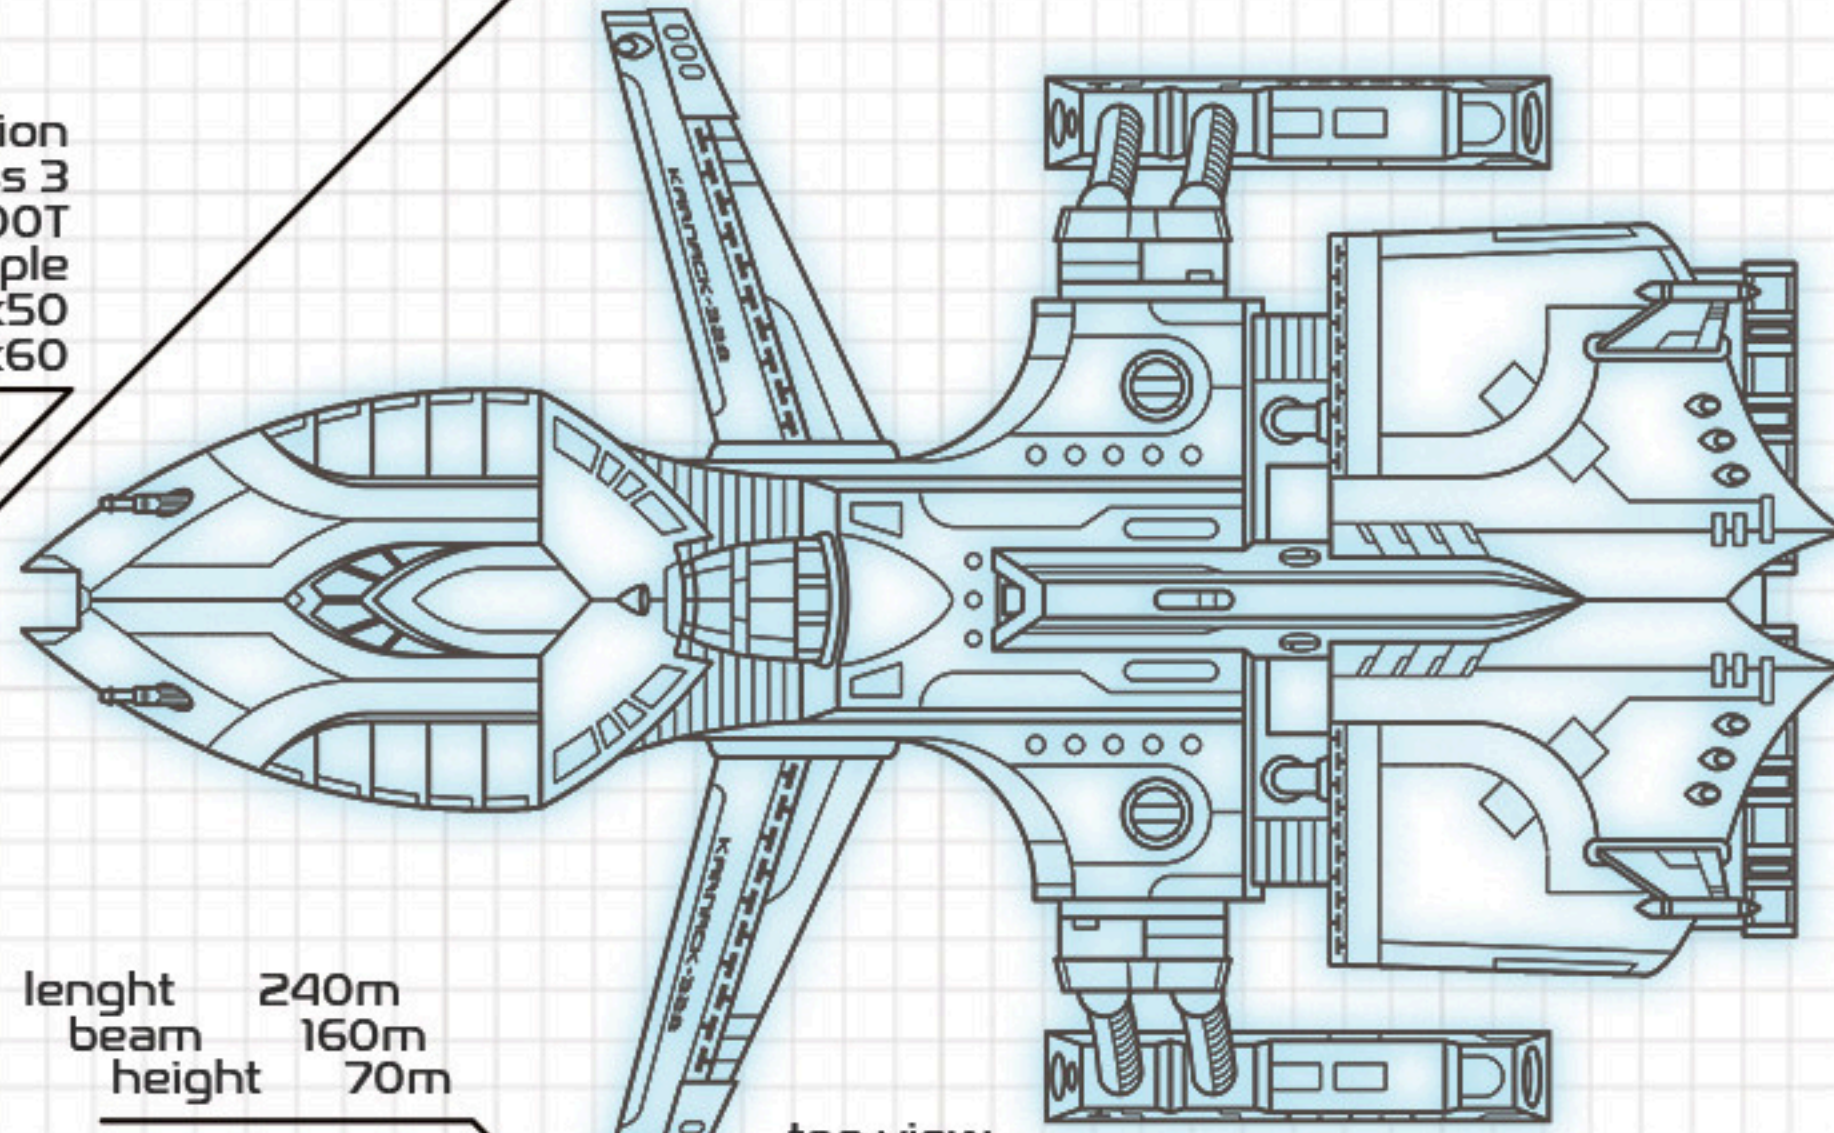

top view

length 240m
beam 160m
height 70m